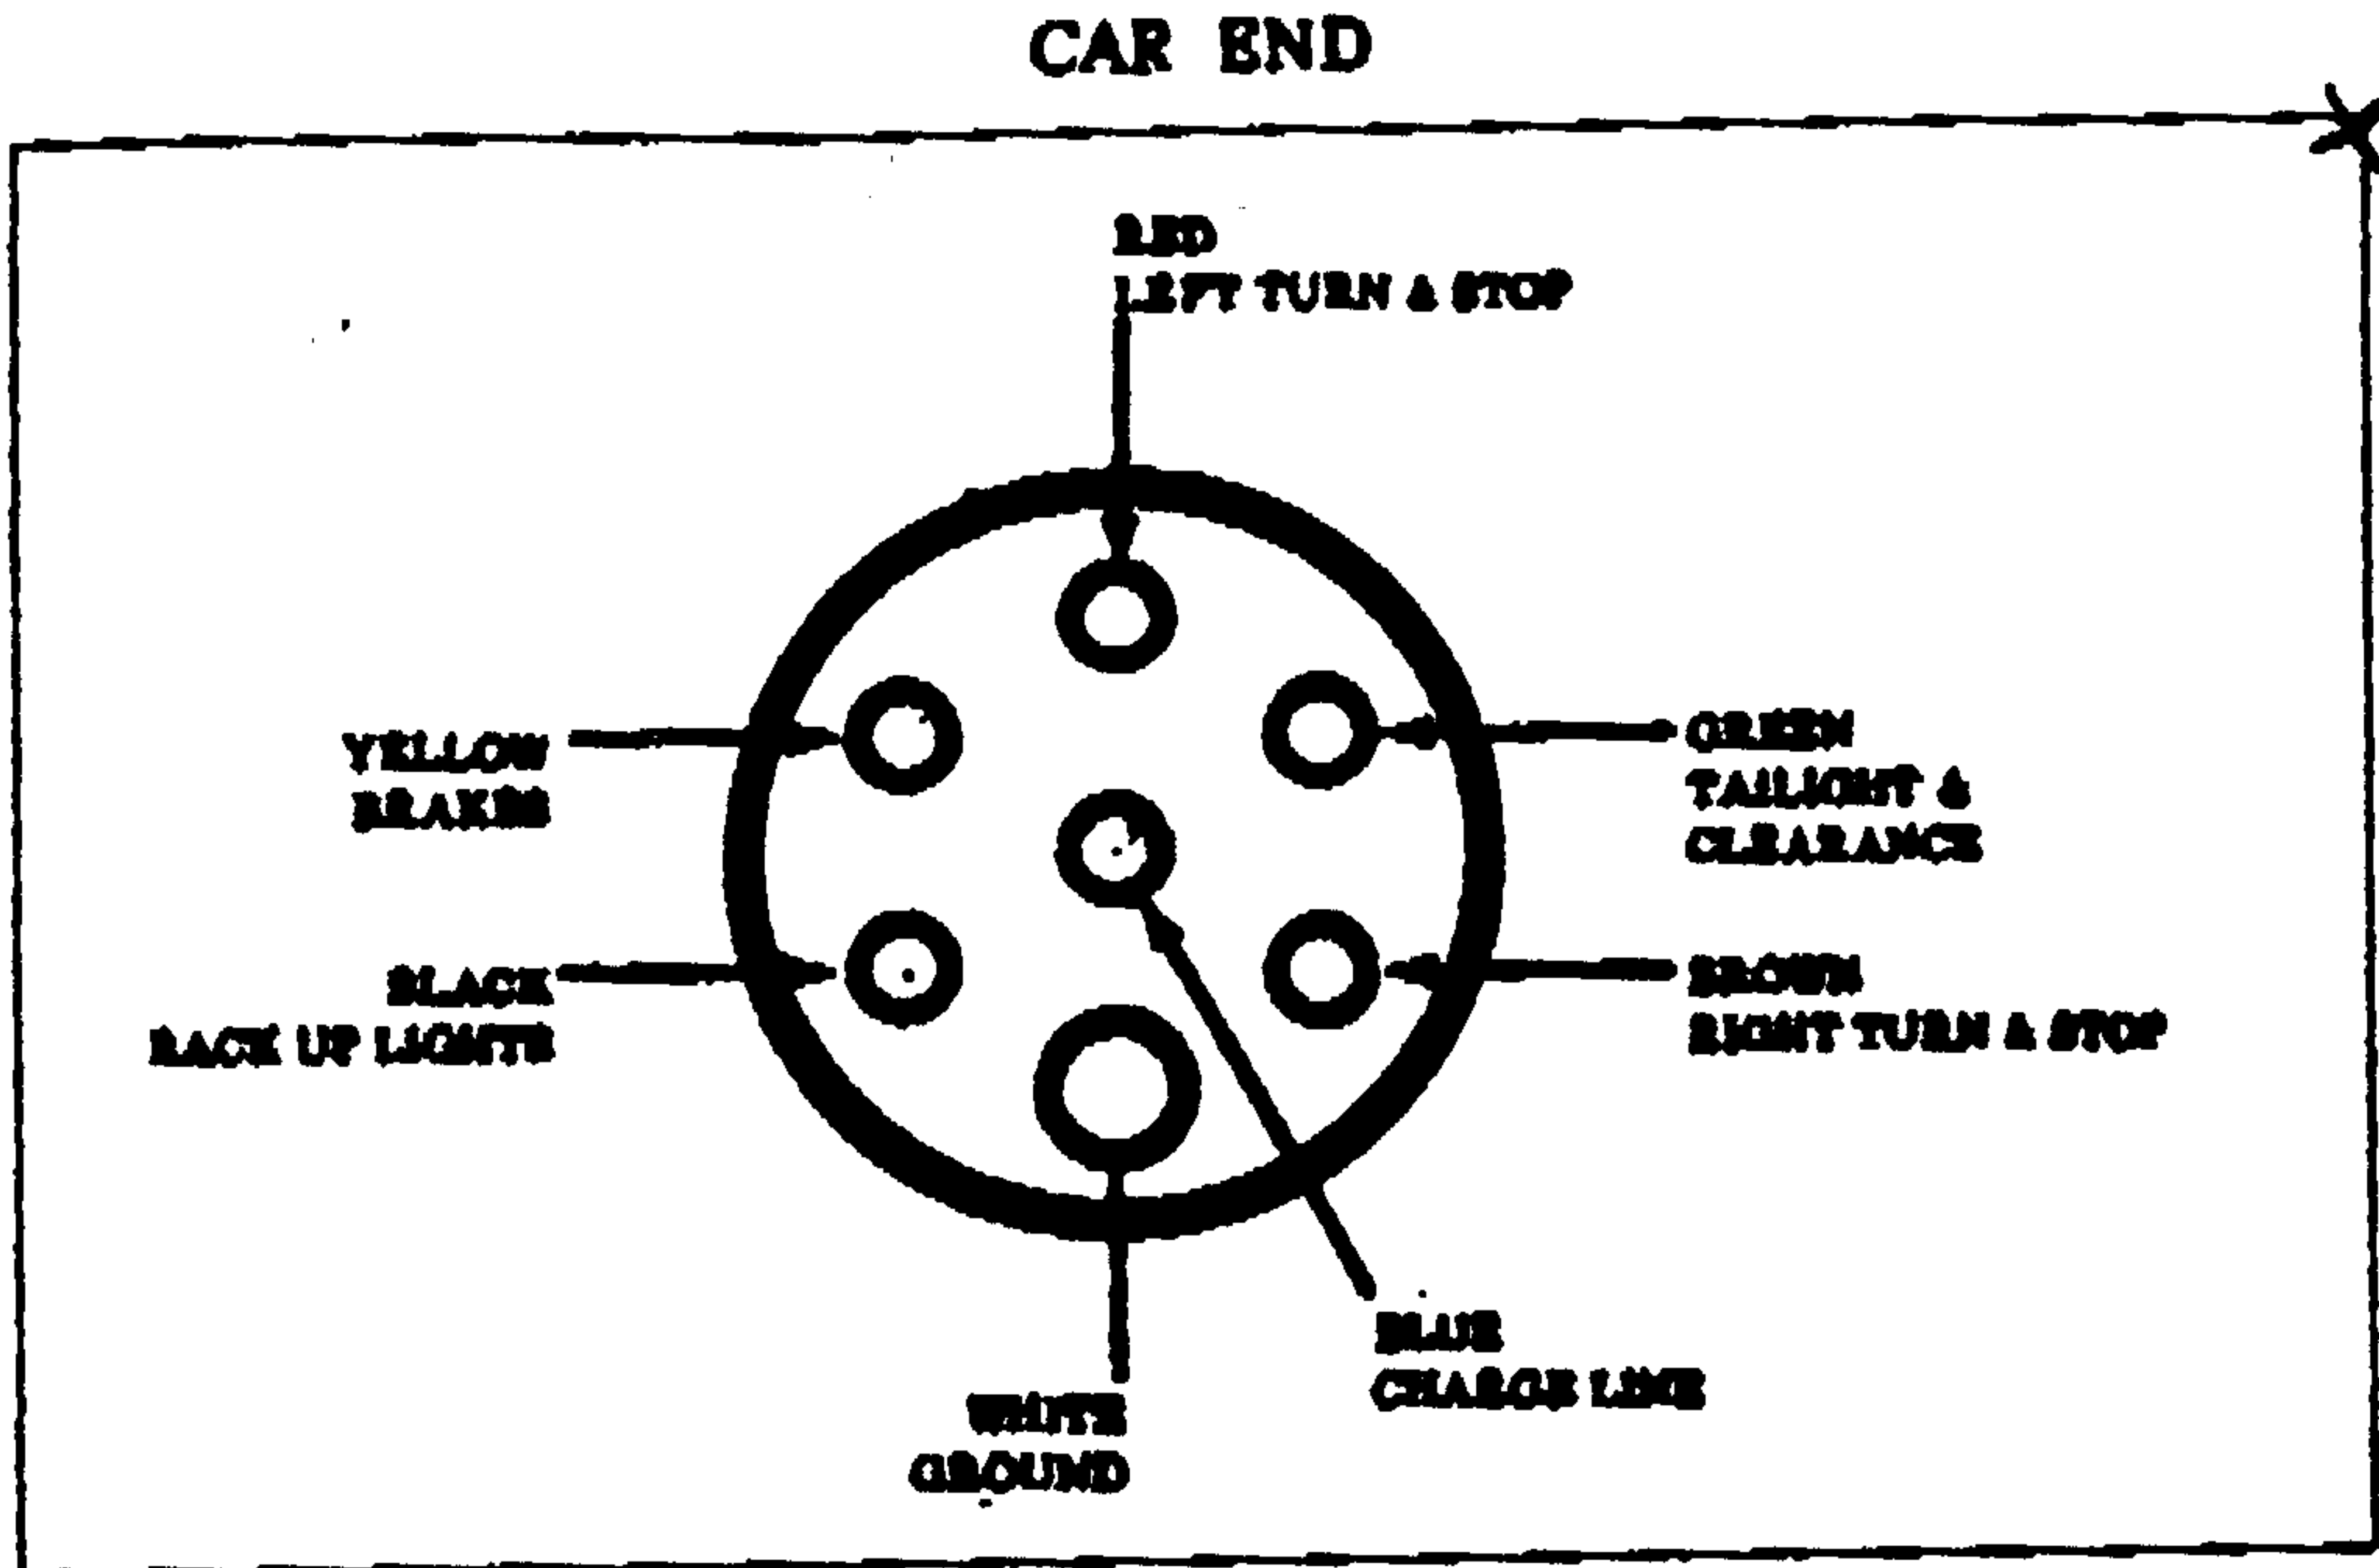

7 WAY PLUG

1966 through and including 1981

NOTE: 1969 models had different wiring for U.S. and Canada. (See 1969 Canadian diagram below.)

NOTE: Sequence of wire color rotation around plug same on all years.

7 Way Connector Socket (Canada)

1969 MODELS