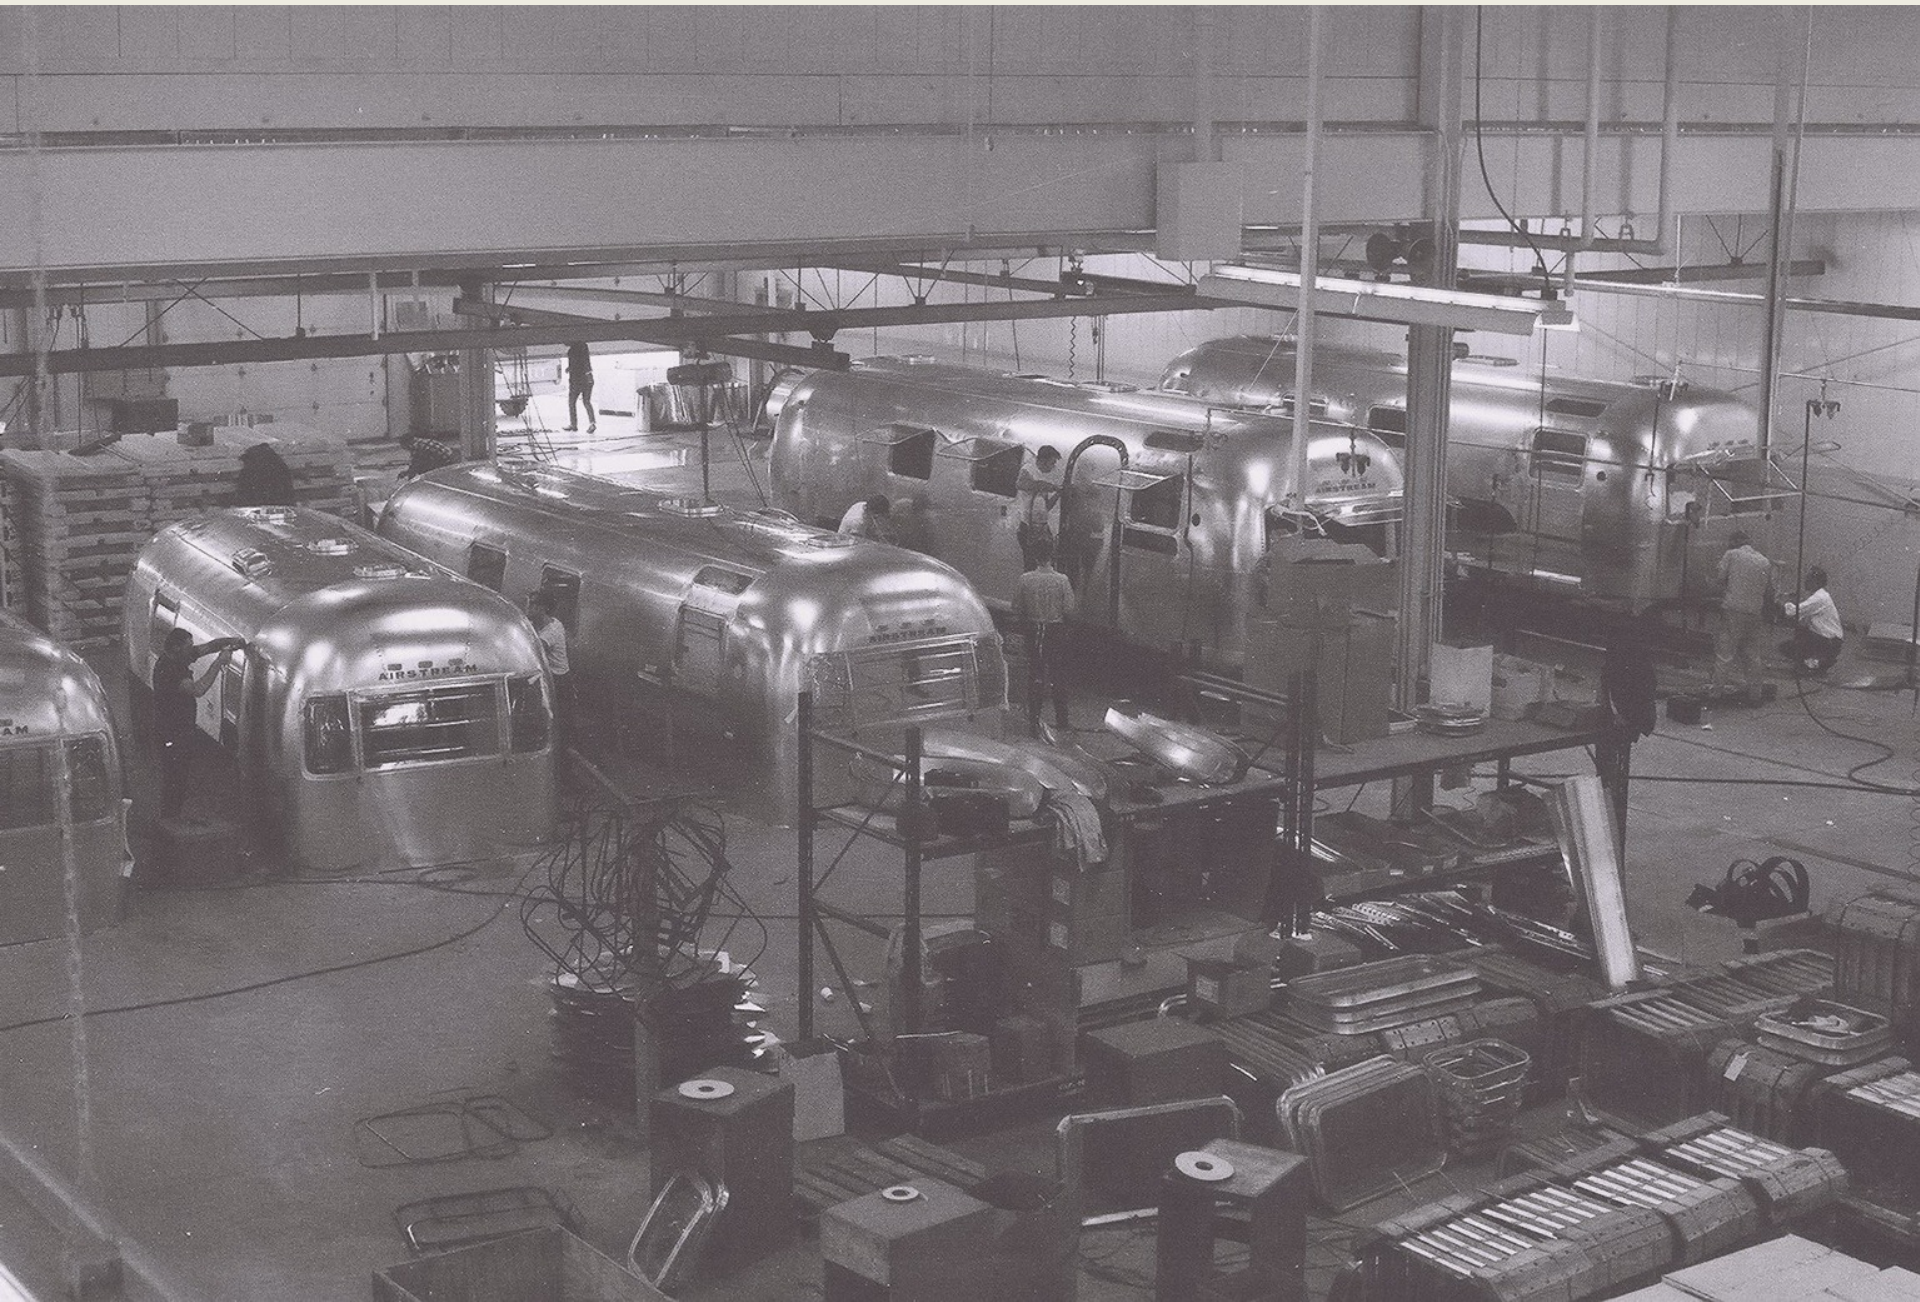

Airstream Factory Tour

Jackson Center, Ohio - Fall 1970

AIRSTREAM

1971 Airstream Sovereign 31 ft – just produced from original plant across road.

New Airstream plant in background nearing completion, not yet opened.

The keys to 1971 Airstream Sovereign – Harold Cameron #5418 taking delivery from dealer

Al Hammill #7005 taking delivery of 1971 Ambassador 29 ft.