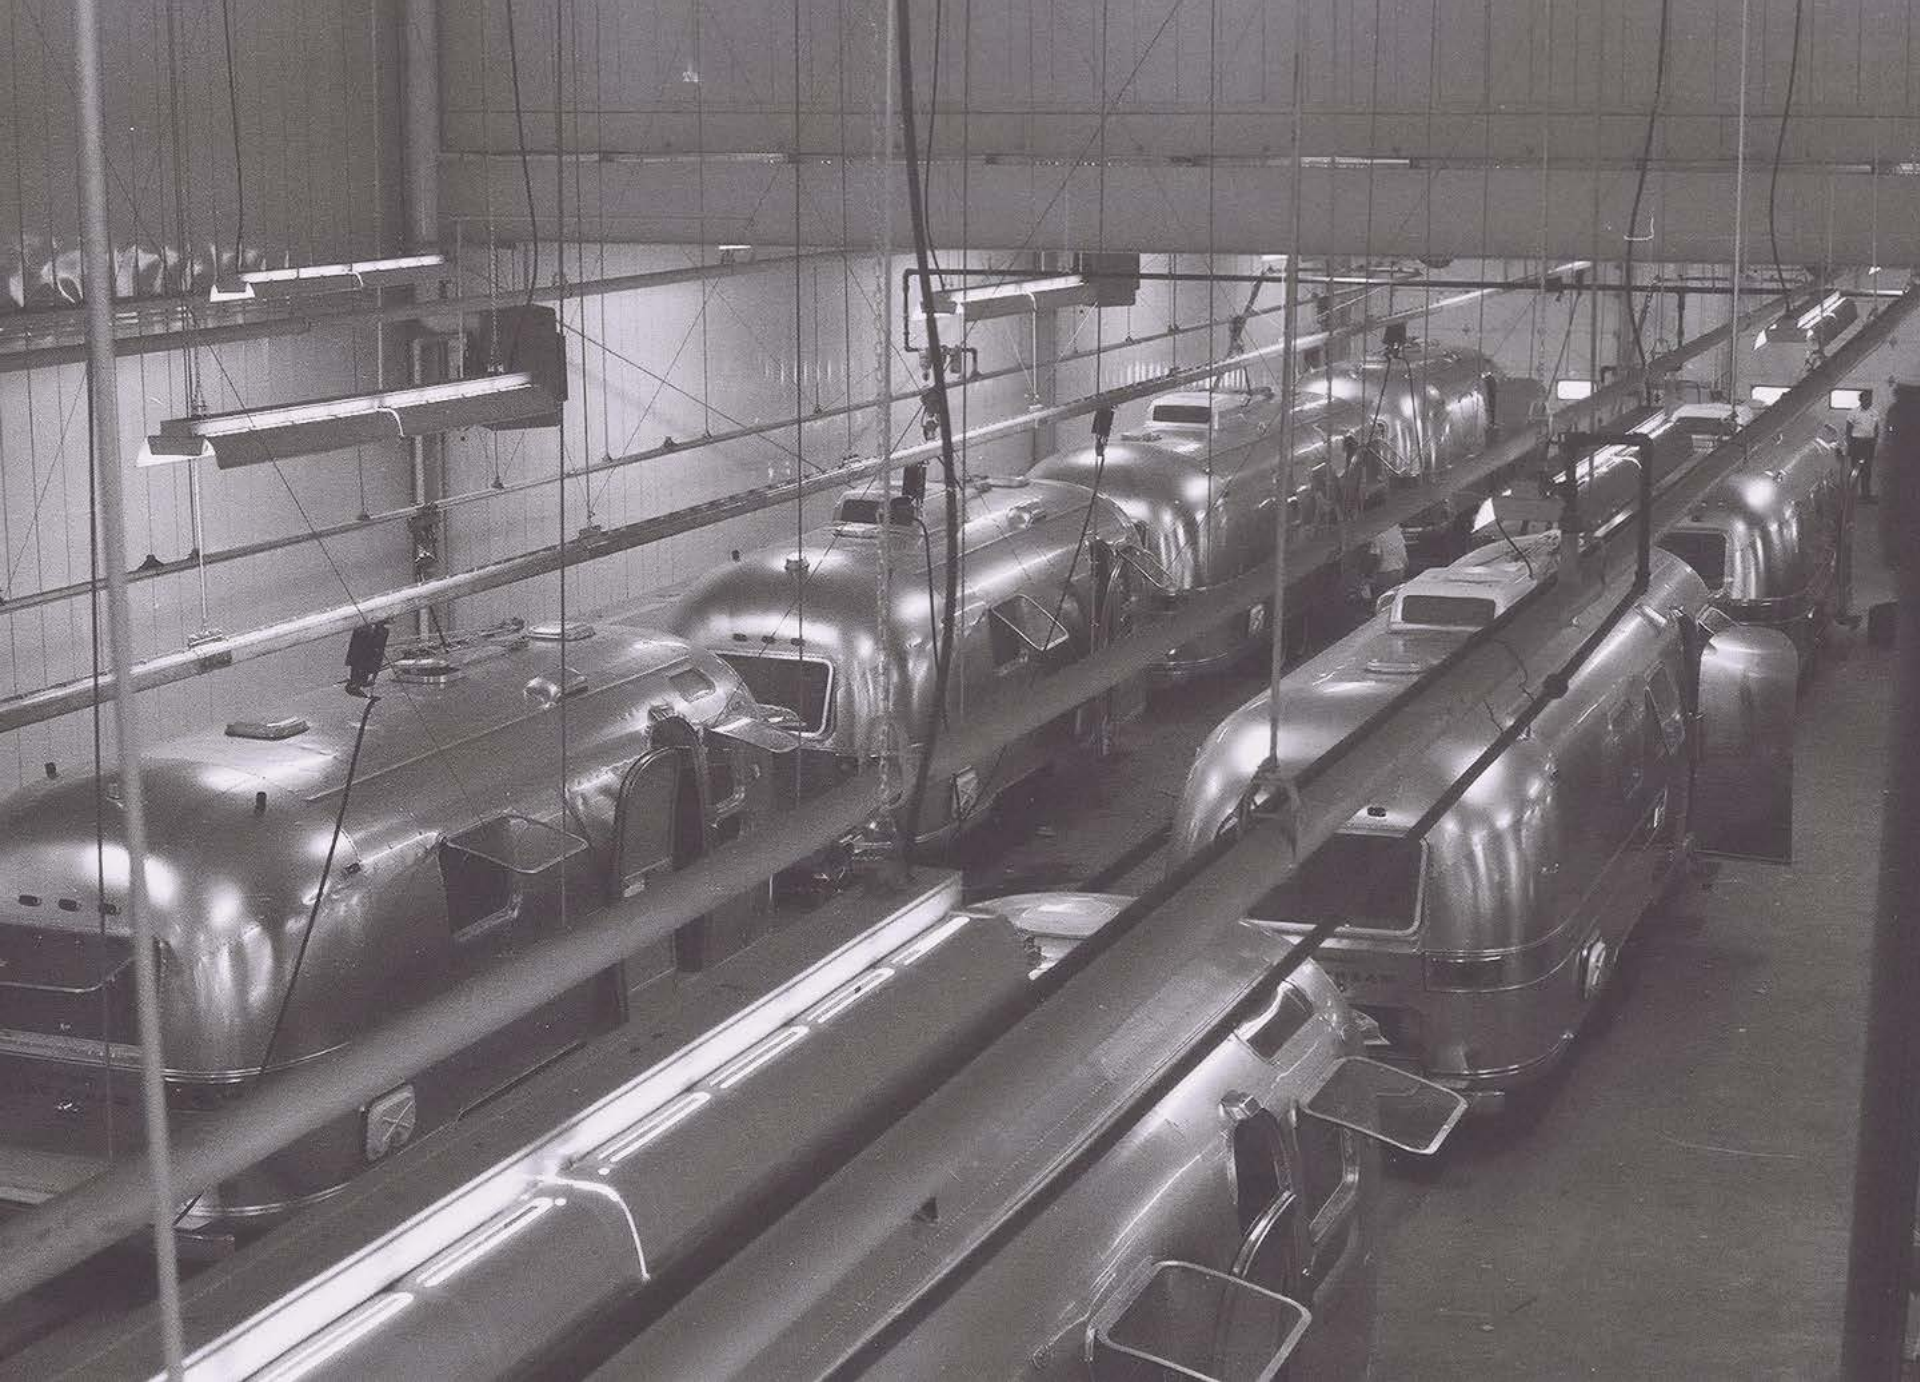

Airstream Factory Tour

Jackson Center, Ohio - Fall 1970

AIRSTREAM

1971 Airstream Sovereign 31 ft – just produced from original plant across road.

New Airstream plant in background nearing completion, not yet opened.

The keys to 1971 Airstream Sovereign – Harold Cameron #5418 taking delivery from dealer

Al Hammill #7005 taking delivery of 1971 Ambassador 29 ft.